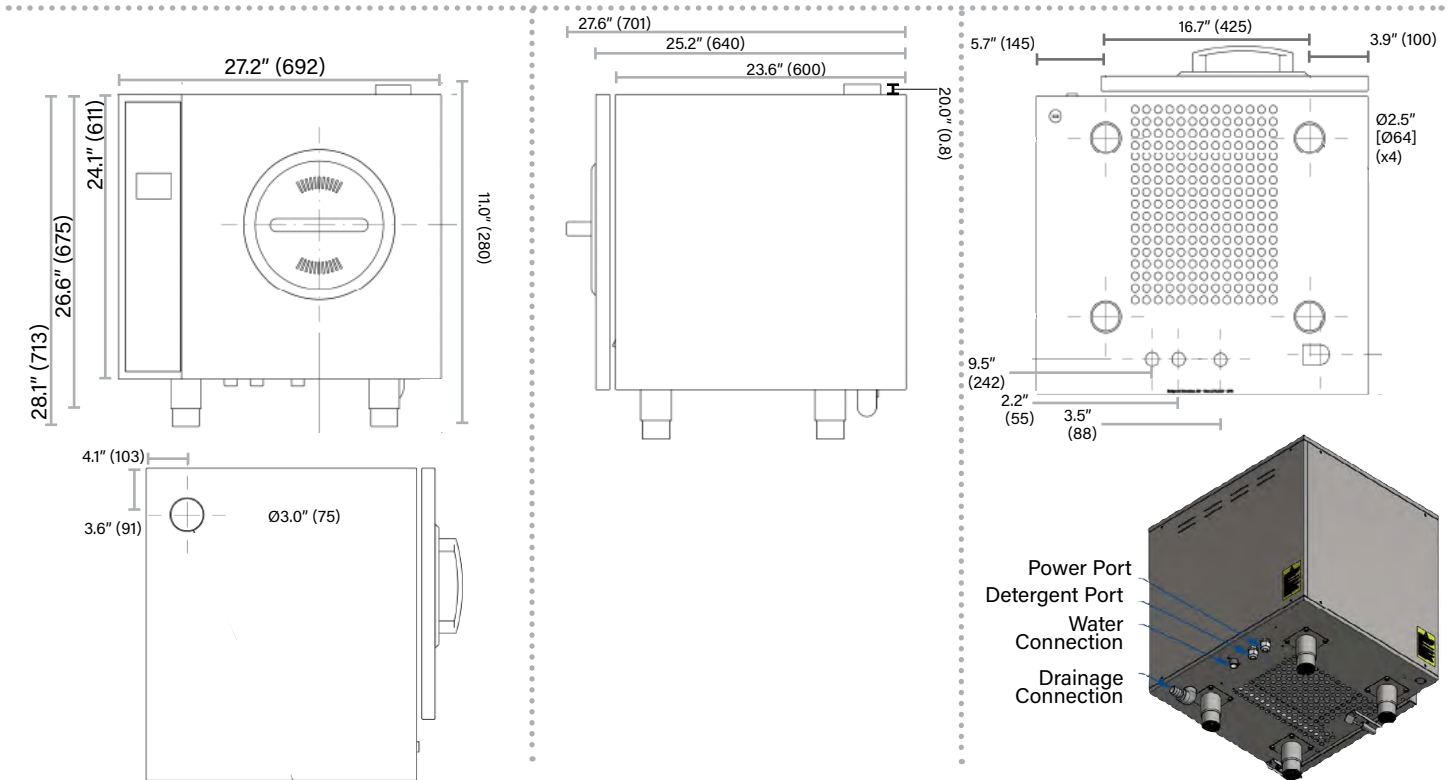

### DIMENSIONS

Front

Side

Bottom

Clearance	Left	Right	Rear	Exhaust	Drain	To Machine	To Drain	Pump	Type	Detergent
	Min 2" 12" from heat source	Min 2"	Min 2"	Min 4" from exhaust		1" PVC hose to unit secured with hose clamp	1" ID PVC hose with air gap at floor drain		SEKO Ware Basic	EcoLab Ultra Klene <sup>®</sup>