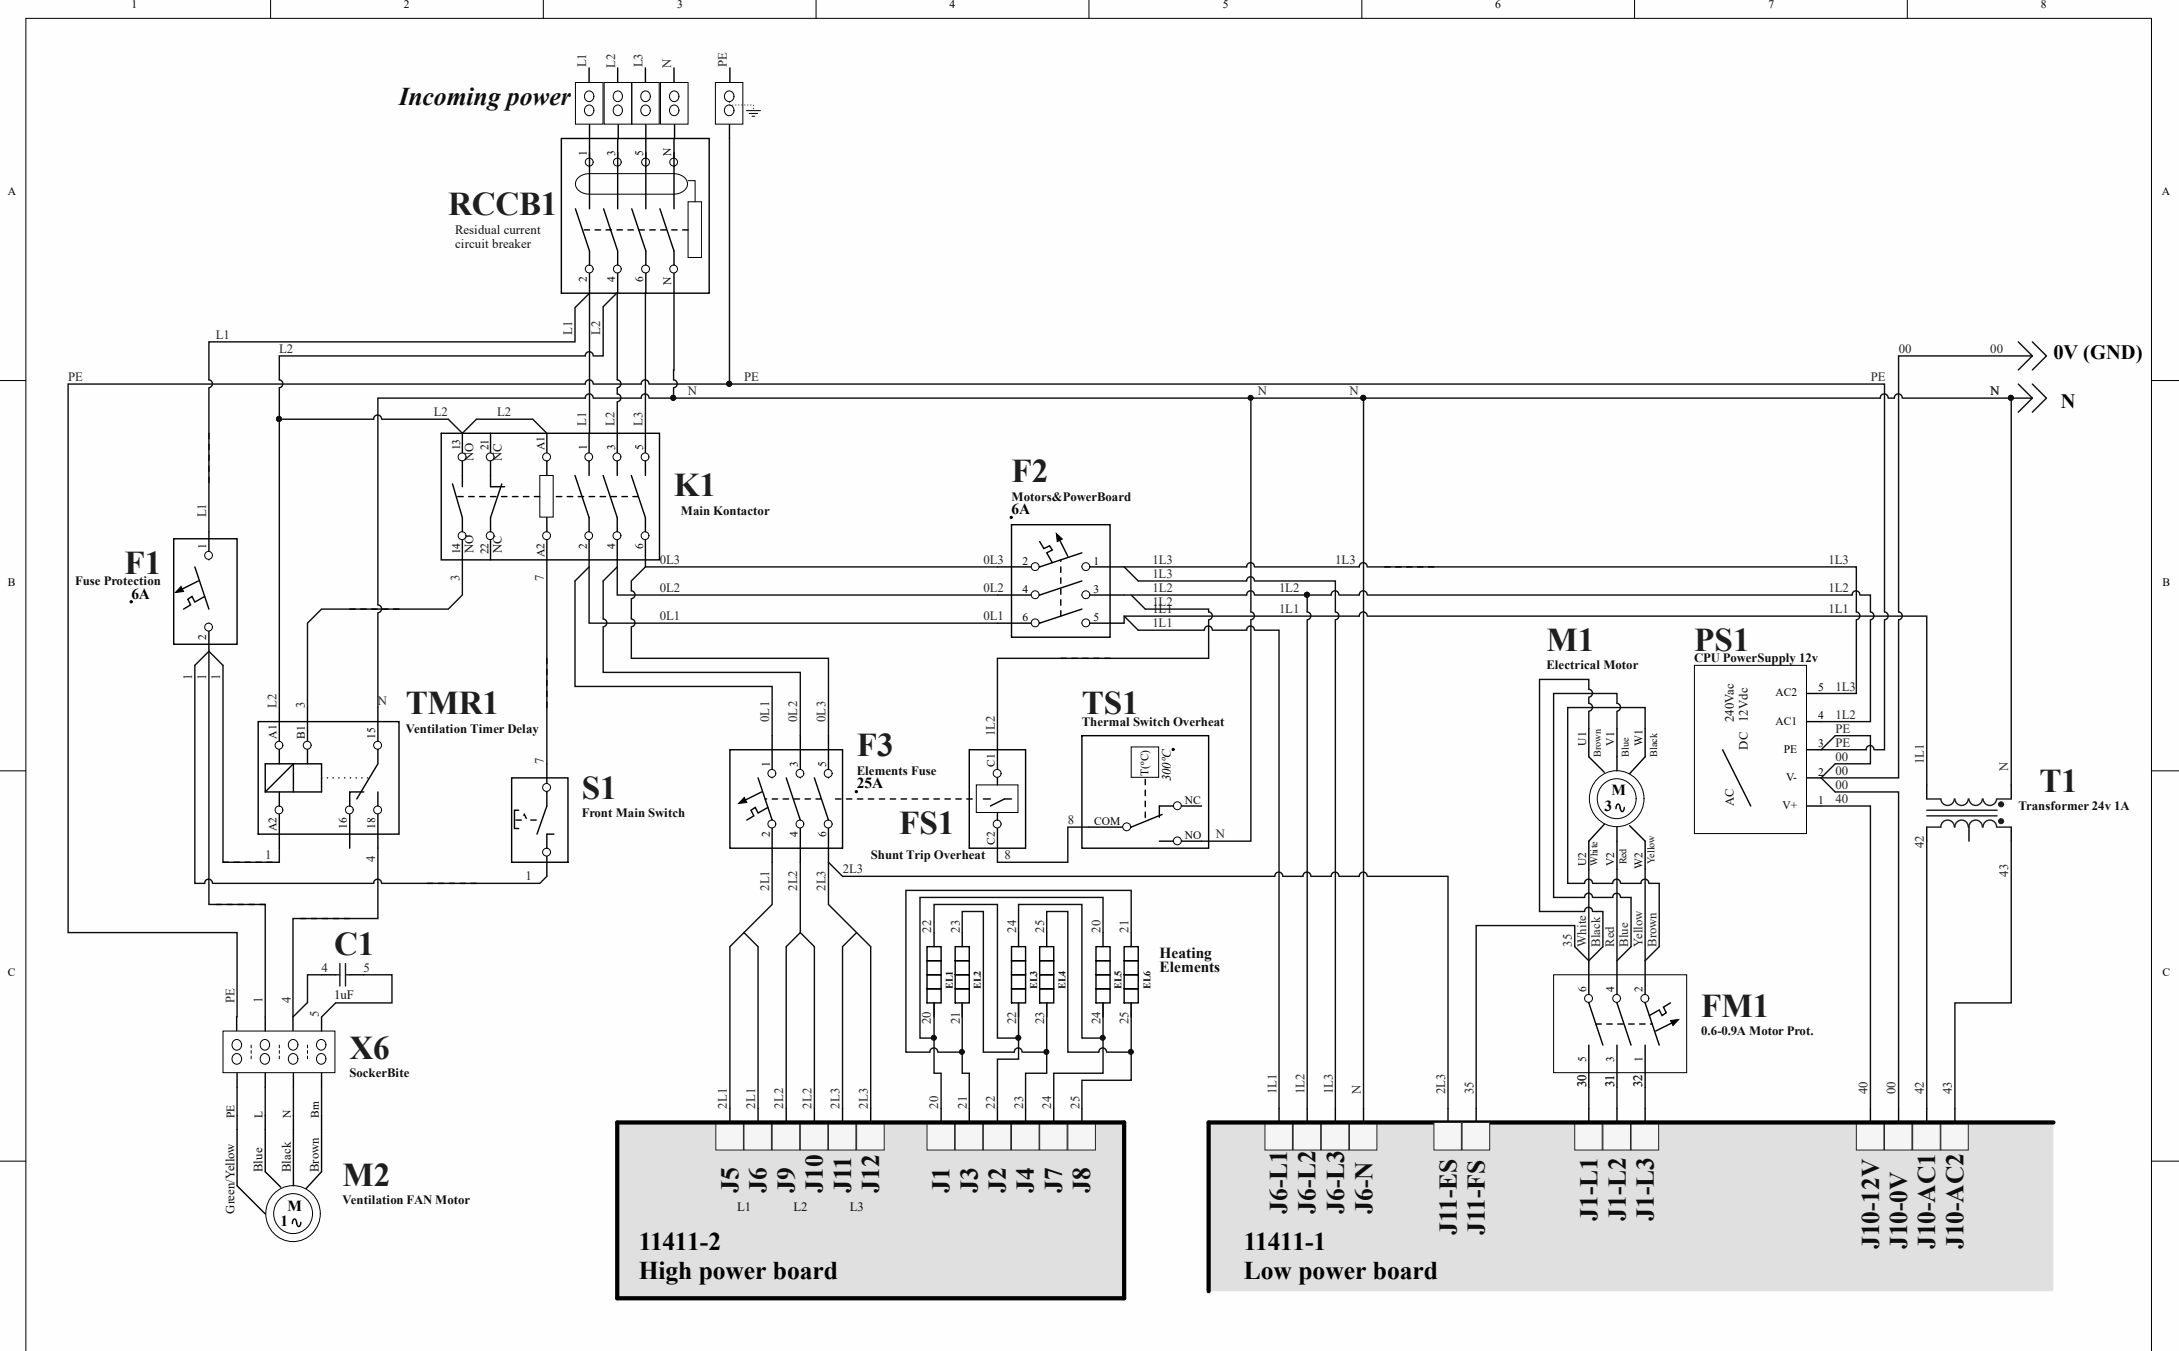

Powered by: Borås - Sweden	LightFry 12U General and power boards	By. <i>Javier FG</i>
	3x220+N+PE 60Hz ETL	Dat. <i>180301</i>
		Revision. <i>04</i>