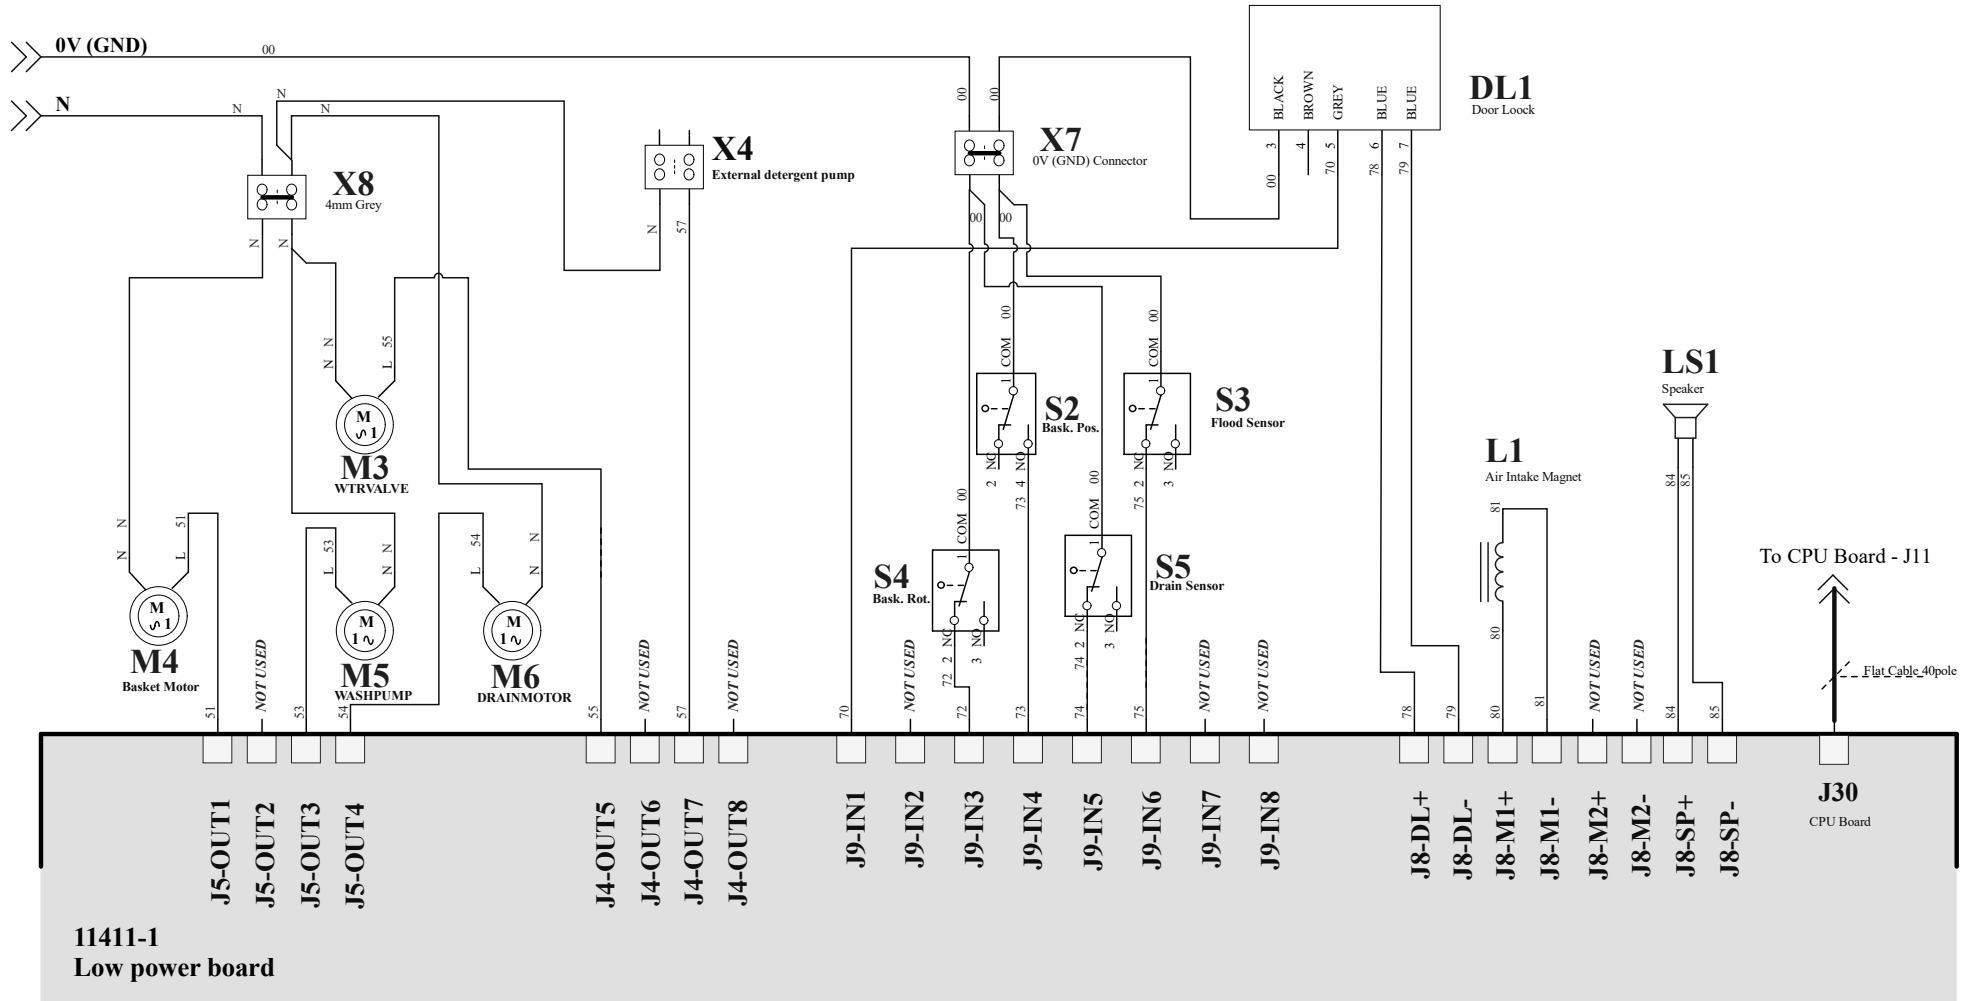

LightFry[®]
USA
 Powered by:
 EatGood™
 Borås - Sweden

LighFry 12U
 CPU Board

3x220+N+PE 60Hz ETL

By. *Javier FG*
 Dat. *180301*
 Revision.
04

| | | |
|---------------------------------------|---|----------------------|
| Powered by: Borås - Sweden | LightFry 12U General and power boards | By. <i>Javier FG</i> |
| | 3x220+N+PE 60Hz ETL | Dat. <i>180301</i> |
| | | Revision. <i>04</i> |

11411-1
Low power board

LightFry
USA

Powered by:
EatGood
Borås - Sweden

LighFry 12U

Motors + Sensors

3x220+N+PE 60Hz ETL

By. Javier FG

Dat. 180301